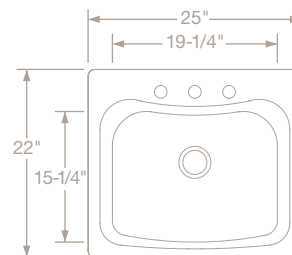

Contoured raised rim $\frac{3}{8}$ " to $1\frac{1}{8}$ " high

ECTM332210 \$1,257.00

Gauge: 18 Bowls, 20 Deck
 Finish: Lustrous Satin
 Bowl Depth: $9\frac{3}{4}$ "
 Faucet Holes: 1 2 MR2 ③
 Drain Opening: $3\frac{1}{2}$ "
 Undercoating: Sound Guard®
 Minimum Cabinet Size: 36"

\$113.00

LKEOBG1314LSS Bottom Grid (for left bowl)
 LKEOBG1314RSS Bottom Grid (for right bowl)

\$98.00

LKWUCSS Utensil Caddy

ECTM252210 \$800.00

Gauge: 18 Bowl, 20 Deck
 Finish: Lustrous Satin
 Bowl Depth: $9\frac{3}{4}$ "
 Faucet Holes: 1 2 MR2 ③
 Drain Opening: $3\frac{1}{2}$ "
 Undercoating: Sound Guard®
 Minimum Cabinet Size: 30"

Gauge: 18 Bowls, 20 Deck
 Finish: Lustrous Satin
 Bowl Depth: 10"
 Faucet Holes: 1 2 MR2 3 ④ 5
 Drain Opening: 3½"
 Undercoating: Sound Guard®
 Minimum Cabinet Size: 36"

ECTC332210

Optional Accessories: