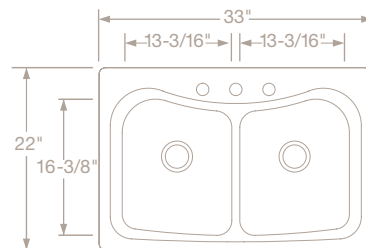

Contoured raised rim $\frac{3}{8}$ " to $1\frac{1}{8}$ " high

ECTM332210 \$1,257.00

Gauge: 18 Bowls, 20 Deck
 Finish: Lustrous Satin
 Bowl Depth: $9\frac{3}{4}$ "
 Faucet Holes: 1 2 MR2 ③
 Drain Opening: $3\frac{1}{2}$ "
 Undercoating: Sound Guard®
 Minimum Cabinet Size: 36"