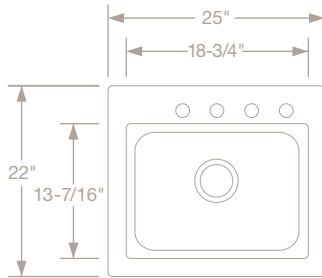

Gauge: 18 Bowls, 20 Deck
 Finish: Lustrous Satin
 Bowl Depth: 10"
 Faucet Holes: 1 2 MR2 3 ④ 5
 Drain Opening: 3½"
 Undercoating: Sound Guard®
 Minimum Cabinet Size: 36"

ECTC332210

Optional Accessories:

LKERB1315SS Rinsing Basket
 Includes removable dish rack

LKWUCSS Utensil Caddy

- Top mount sink design makes replacement easy
- Extra-deep sink bowls are perfect for oversized cookware

LKCB1315HW Cutting Board (reversible design fits both bowls)

LKEOBG1315SS Bottom Grid

ECTC252210 \$800.00

Gauge: 18 Bowl, 20 Deck
 Finish: Lustrous Satin
 Bowl Depth: 10"
 Faucet Holes: 1 2 MR2 3 ④ 5
 Drain Opening: 3½"
 Undercoating: Sound Guard®
 Minimum Cabinet Size: 30"