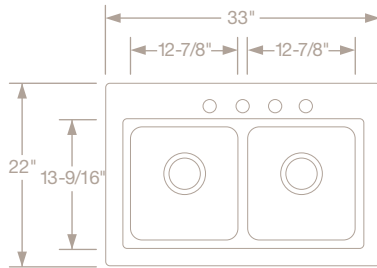

\$113.00

LKEOBG1314LSS Bottom Grid (for left bowl)
 LKEOBG1314RSS Bottom Grid (for right bowl)

\$98.00

LKWUCSS Utensil Caddy

ECTM252210 \$800.00

Gauge: 18 Bowl, 20 Deck
 Finish: Lustrous Satin
 Bowl Depth: $9\frac{3}{4}$ "
 Faucet Holes: 1 2 MR2 ③
 Drain Opening: $3\frac{1}{2}$ "
 Undercoating: Sound Guard®
 Minimum Cabinet Size: 30"

LKWUCSS Utensil Caddy

○ Indicates standard number of faucet holes

Echo™ top mount sinks feature detailed raised rims that reflect historical designs and reduce splashing water on counters.

ECTC332210 \$1,257.00

Gauge: 18 Bowls, 20 Deck
 Finish: Lustrous Satin
 Bowl Depth: 10"
 Faucet Holes: 1 2 MR2 3 ④ 5
 Drain Opening: 3½"
 Undercoating: Sound Guard®
 Minimum Cabinet Size: 36"

ECTC332210

Optional Accessories: