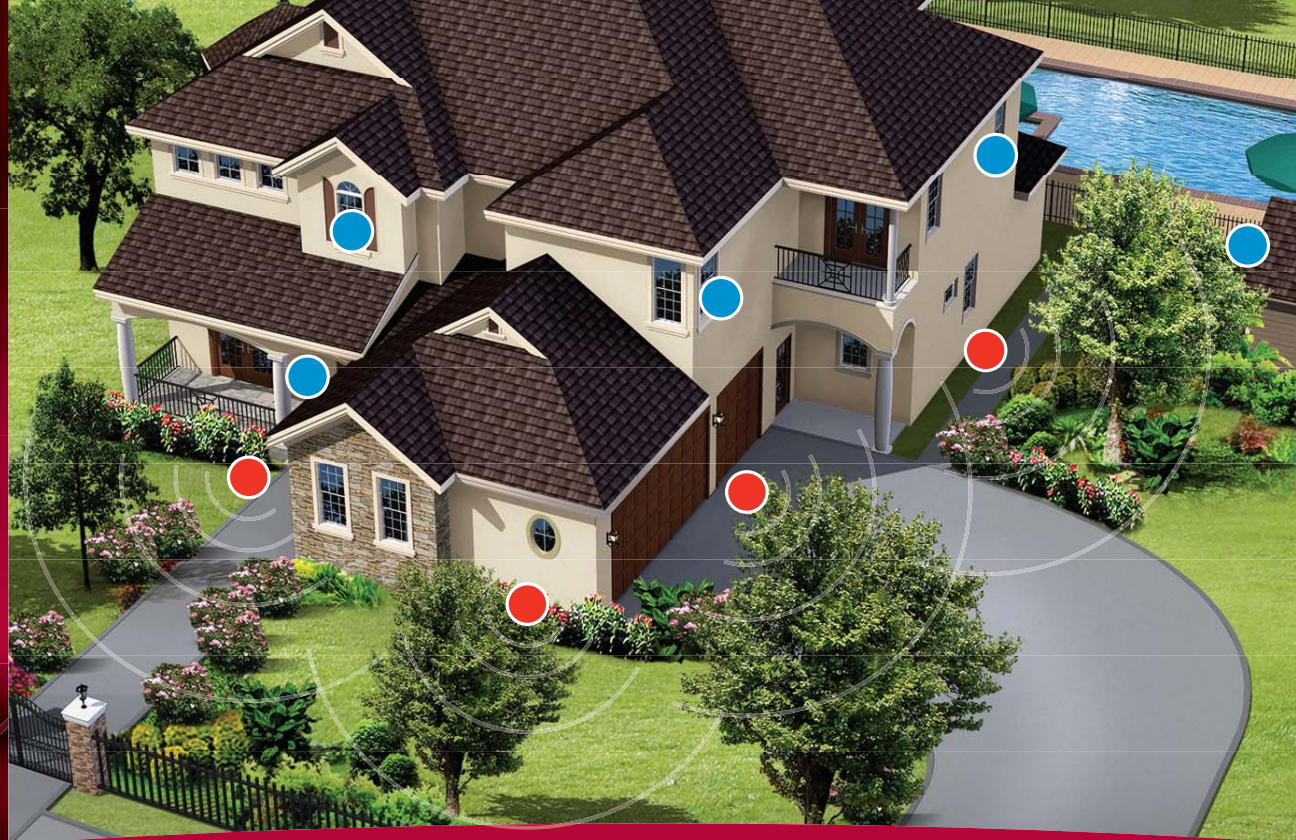

Depending on the wide variety of homeowner's needs, Chamberlain has a garage access system solution for any application. Our LiftMaster® garage door access systems work with a variety of accessories and features, including our wireless products. As the world's largest manufacturer of garage door access systems, Chamberlain stands behind all of our products.

Chamberlain® wireless alert and communication systems provide the comfort of knowing what is happening in and around the home and property.

Our pedestrian and vehicle alert systems send a signal as an invited (or uninvited) guest approaches, providing peace of mind to home and property owners.

• FRONT WALK • AROUND HOUSE PERIMETER • GARAGE • BACKYARD

• BEDROOMS • KITCHEN • GARAGE • BASEMENT • OUTSIDE

Alert and Communication Devices

Offering easy detection and alert of movement within 30 feet while providing up to a 1,200-foot transmission range. Home and property applications include:

- Driveway and front walk
- Garage and storage shed
- Backyard and play area
- Doors and windows

EXTERIOR ALERT SYSTEMS

PEDESTRIAN AND VEHICLE ALERT (RWA300RLM)

- Includes 1 interior base station and 1 exterior motion sensor
- Alerts with light and sound
- Detects motion up to 30 feet away
- Transmits signal to base up to 1,200 feet
- Wide 120-degree angle coverage
- Connect 1 base station with up to 4 weather-resistant sensors