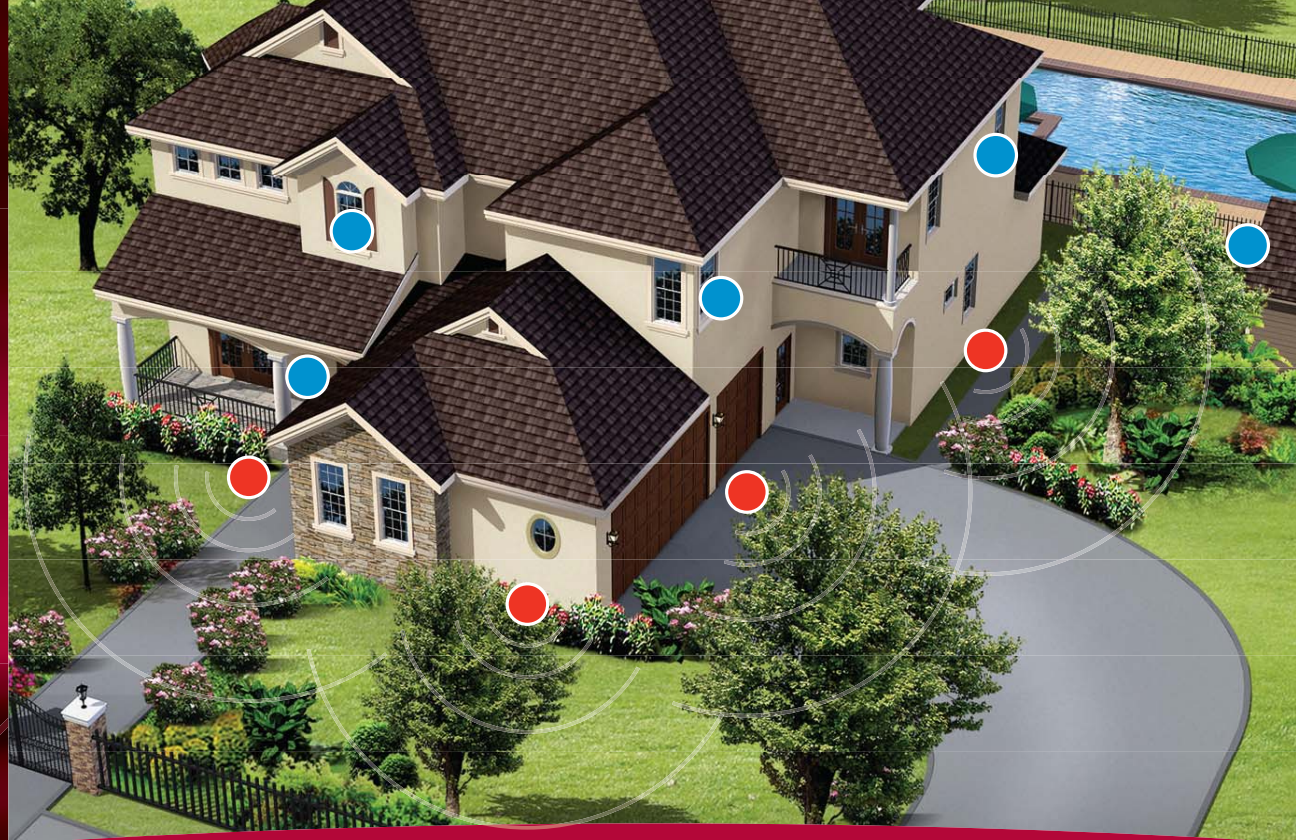

Depending on the wide variety of homeowner's needs, Chamberlain has a garage access system solution for any application. Our LiftMaster[®] garage door access systems work with a variety of accessories and features, including our wireless products. As the world's largest manufacturer of garage door access systems, Chamberlain stands behind all of our products.

Chamberlain® wireless alert and communication systems provide the comfort of knowing what is happening in and around the home and property.

Our pedestrian and vehicle alert systems send a signal as an invited (or uninvited) guest approaches, providing peace of mind to home and property owners.

• FRONT WALK • AROUND HOUSE PERIMETER • GARAGE • BACKYARD

• BEDROOMS • KITCHEN • GARAGE • BASEMENT • OUTSIDE

Alert and Communication Devices

Offering easy detection and alert of movement within 30 feet while providing up to a 1,200-foot transmission range. Home and property applications include:

- Driveway and front walk
- Garage and storage shed
- Backyard and play area
- Doors and windows

EXTERIOR ALERT SYSTEMS

PEDESTRIAN AND VEHICLE ALERT (RWA300RLM)

- Includes 1 interior base station and 1 exterior motion sensor
- Alerts with light and sound
- Detects motion up to 30 feet away
- Transmits signal to base up to 1,200 feet
- Wide 120-degree angle coverage
- Connect 1 base station with up to 4 weather-resistant sensors