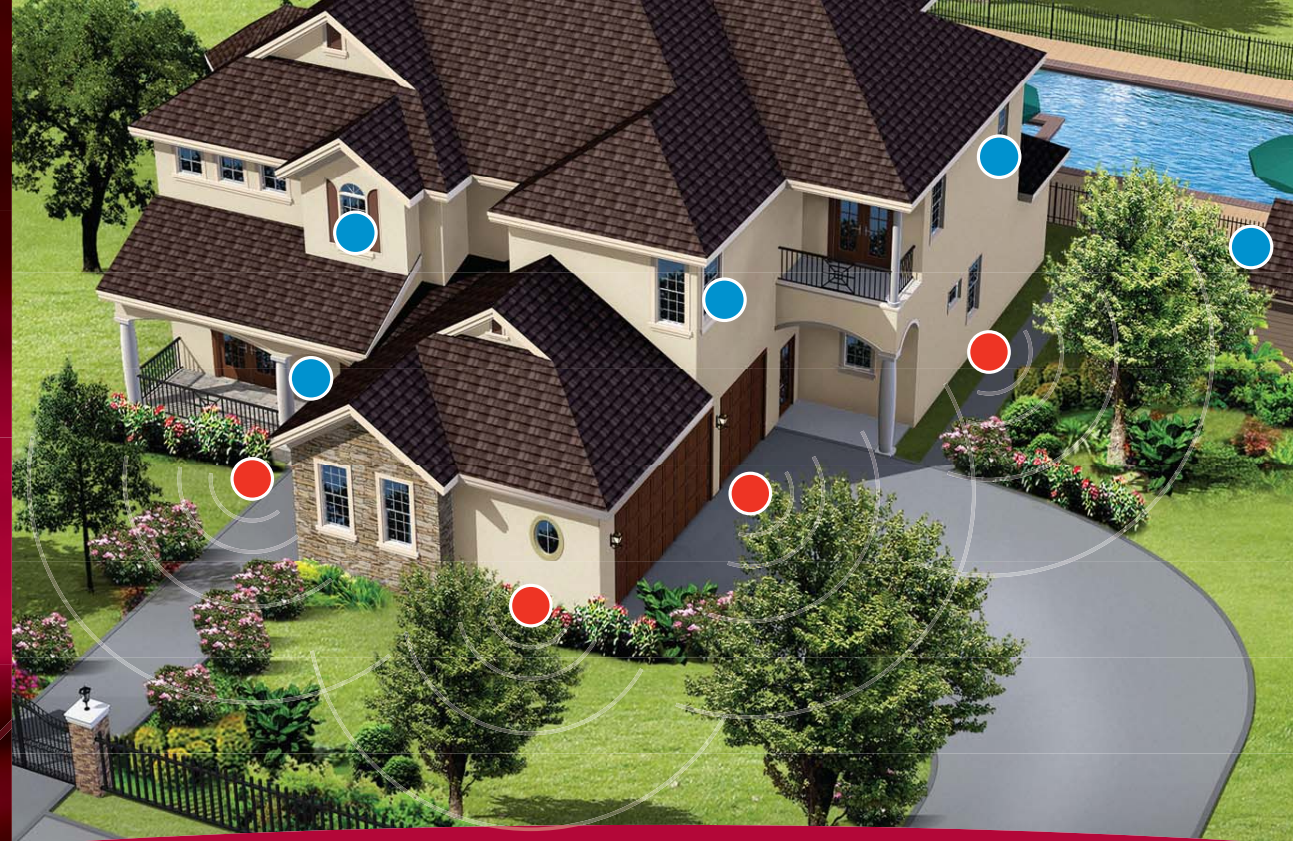

Depending on the wide variety of homeowner's needs, Chamberlain has a garage access system solution for any application. Our LiftMaster® garage door access systems work with a variety of accessories and features, including our wireless products. As the world's largest manufacturer of garage door access systems, Chamberlain stands behind all of our products.

Chamberlain® wireless alert and communication systems provide the comfort of knowing what is happening in and around the home and property.

Our pedestrian and vehicle alert systems send a signal as an invited (or uninvited) guest approaches, providing peace of mind to home and property owners.

• FRONT WALK • AROUND HOUSE PERIMETER • GARAGE • BACKYARD

• BEDROOMS • KITCHEN • GARAGE • BASEMENT • OUTSIDE

Alert and Communication Devices

Offering easy detection and alert of movement within 30 feet while providing up to a 1,200-foot transmission range. Home and property applications include:

- Driveway and front walk
- Garage and storage shed
- Backyard and play area
- Doors and windows

EXTERIOR ALERT SYSTEMS

PEDESTRIAN AND VEHICLE ALERT (RWA300RLM)

- Includes 1 interior base station and 1 exterior motion sensor
- Alerts with light and sound
- Detects motion up to 30 feet away
- Transmits signal to base up to 1,200 feet
- Wide 120-degree angle coverage
- Connect 1 base station with up to 4 weather-resistant sensors