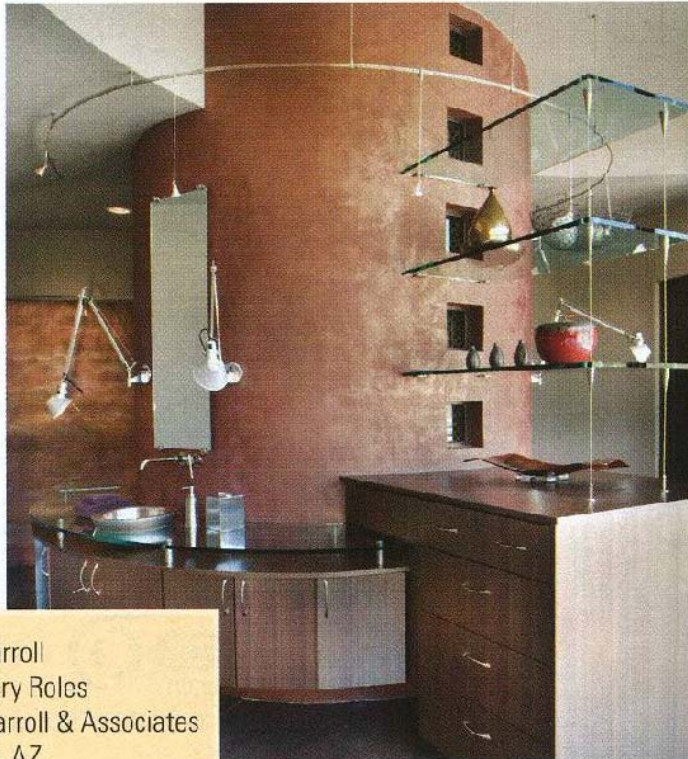

Kitchen & Bath design news

2009 NKBA Design Competition

Category: OPEN PLAN KITCHENS (includes great rooms, breakfast nooks and dining rooms)

Open Kitchens Boast Easy Traffic Flow and Spectacular Views

Designer: Siri Evju, CKD, CBD
Company: Siri Designs
Location: Portland, OR

Photo: Manier Creative

Removing a wall that blocked the view to the family room paved the way for this open kitchen. Designed by Siri Evju, CKD, CBD of Siri Designs, the cooking area – complete with six burner gas cooktop from Dacor and curved custom metal hood – acts as the room's backdrop, and is surrounded by walls of grain-matched European flat panel teak cabinets on both sides. Cambrian Black Satin honed granite countertops play off of the copper inlay in the black granite backsplash, and a stainless steel Sub-Zero refrigerator is teamed with an Elkay sink, Grohe faucet and paneled Bosch dishwasher.

cygnus

5/09

The leading business, design
and product resource for
the kitchen & bath trade

Kitchen & Bath design news

2009 NKBA Design Competition

Category: LARGE BATHROOMS (more than 55 sq. ft.)

Large Bathrooms Showcase Mix of Personal Style and Substance

Designer: Lori Carroll
Co-Designer: Mary Roles
Company: Lori Carroll & Associates
Location: Tucson, AZ

Lori Carroll and Mary Roles of Lori Carroll & Associates created this adventurous and eclectic master bath for a client with an ultramodern home and a chic design sensibility. According to the pair, the focal point of the space is the curvilinear shower, the central element in the photo above, ringed by a glass countertop upon which sits a lav sink from Elkay and faucet from Grohe. The laminate cabinetry from Fairfield Cabinetry adds warmth and is intersected with suspended glass shelving for the homeowners' objets d'arts.