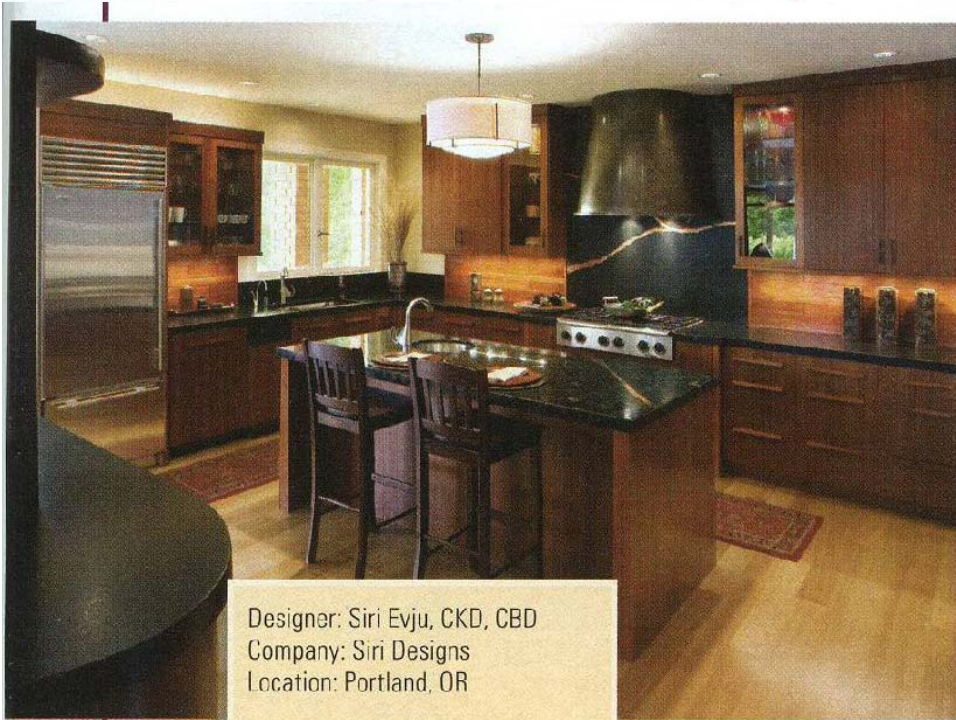

Kitchen & Bath design news

2009 NKBA Design Competition

Category: OPEN PLAN KITCHENS (includes great rooms, breakfast nooks and dining rooms)

Open Kitchens Boast Easy Traffic Flow and Spectacular Views

Designer: Siri Evju, CKD, CBD
Company: Siri Designs
Location: Portland, OR

Photo: Manier Creative

Removing a wall that blocked the view to the family room paved the way for this open kitchen. Designed by Siri Evju, CKD, CBD of Siri Designs, the cooking area – complete with six burner gas cooktop from Dacor and curved custom metal hood – acts as the room's backdrop, and is surrounded by walls of grain-matched European flat panel teak cabinets on both sides. Cambrian Black Satin honed granite countertops play off of the copper inlay in the black granite backsplash, and a stainless steel Sub-Zero refrigerator is teamed with an Elkay sink, Grohe faucet and paneled Bosch dishwasher.

Designer: Lori Carroll
Co-Designer: Mary Roles
Company: Lori Carroll & Associates
Location: Tucson, AZ

Lori Carroll and Mary Roles of Lori Carroll & Associates created this adventurous and eclectic master bath for a client with an ultramodern home and a chic design sensibility. According to the pair, the focal point of the space is the curvilinear shower, the central element in the photo above, ringed by a glass countertop upon which sits a lav sink from Elkay and faucet from Grohe. The laminate cabinetry from Fairfield Cabinetry adds warmth and is intersected with suspended glass shelving for the homeowners' objets d'arts.