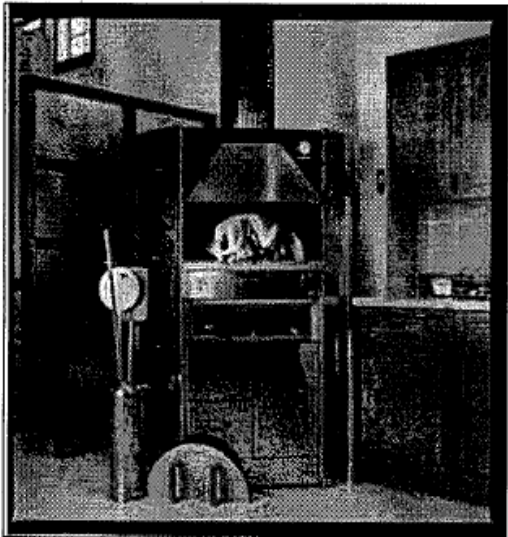

## CONVENIENCE OUTLET

Simply press down softly on the top, and the Convenience Outlet pops up. When not in use, the unit easily pushes down and clicks closed.

Installation is a breeze: simply drill a 3" hole into the table surface, drop the unit in from above and secure in place by tightening the ring from the bottom. Units with data outlets come with a 6' patch cord, while the power outlets can come with either a 6' cord or a 6' hardwire. The top surface is 3 5/8" by 3 5/8" and is available in Satin Aluminum (94) or Black Microdot (90). [www.mockett.com](http://www.mockett.com)

## AVADO ACCENT

The new Elkay Avado Accent sinks have a sleek modular design and custom-sized accessories ideal for keeping the kitchen in order. The Avado Accent encourages homeowners to make an individual statement in their home, while adding a new organizational element to the kitchen.

The four new Avado Accent sinks feature compelling designs which will become the centerpiece of any kitchen. They allow the homeowner to use the sink from food prep to clean-up – simplifying any task. [elkayusa.com](http://elkayusa.com).