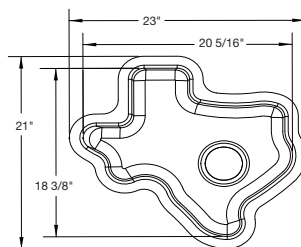

The new star is the Lone Star.

Designed for the Texan in all of us, the new Elkay Texas sink will be a unique addition to your home as either a prep sink or a hospitality sink. From the tip of El Paso to the port of Galveston, this creative stainless steel shape offers the exact proportion of Texas using the high tech tooling of the new state-of-the-art Elkay Technology Center.

MYSTIC®
Te★as Sink by Elkay

Manufactured from 18 gauge type 304 stainless steel to withstand the toughest of conditions, Elkay's lustrous satin finish will stand the test of time.