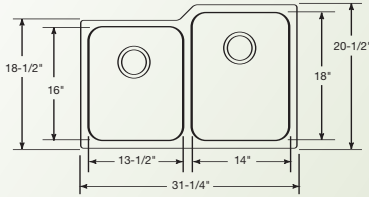

ELUHWS3120L (shown) $1,100.00
ELUHWS3120R $1,100.00
Includes one LKWS1418SS work shelf for the large bowl

Gauge: 18
Finish: Lustrous Satin
Bowl Depth: small 7 $\frac{7}{8}$ " , large 9 $\frac{7}{8}$ "
Drain Opening: 3 $\frac{1}{2}$ "
Undercoating: Sound Guard®
Minimum Cabinet Size: 36"

Optional Accessories:

Cutting Boards:
CB1613 (Small Bowl) $111.00
CB1713 (Small Bowl) $116.00
CBR1316 (Small Bowl) $140.00
CBS1316 (Small Bowl) $111.00
CBR1418 (Large Bowl) $158.00
CBS1418 (Large Bowl) $140.00

Rinsing Baskets:
LKWRB1316SS (Small Bowl) $182.00
LKWRB1418SS (Large Bowl) $182.00
LKWERBSS (Either Bowl) $164.00
LKWUCSS Utensil Caddy for Rinsing Basket $104.00

Bottom Grids:
LKWOBG1316SS (Small Bowl) $130.00
LKWOBG1418SS (Large Bowl) $134.00
Drain: LK99 $100.00

Sink Features and Benefits

- 18 gauge type 304 stainless steel
- Lustrous Satin finish — attractive, dependable, and durable
- Sound Guard® undercoating — reduces noise created from a disposer or pots and pans
- Tight radius bowl geometry — maximum functionality, which is important as the current trend continues for smaller and more functional kitchens
- Double and single bowl models available
- 10" deep bowl depth offered on four models
- Limited Lifetime Warranty

ELUHWS3118 (shown) $1,150.00
ELUHWS311810 $1,200.00
Includes two LKWS1316SS work shelves

Gauge: 18
Finish: Lustrous Satin
Bowl Depth:
ELUH3118: 7 $\frac{7}{8}$ "
ELUH311810: 10"
Drain Opening: 3 $\frac{1}{2}$ "
Undercoating: Sound Guard®
Minimum Cabinet Size: 36"

Optional Accessories:

Cutting Boards:
CB1613 $111.00
CB1713 $116.00
CBR1316 $140.00
CBS1316 $111.00

Rinsing Baskets:
LKWRB1316SS $182.00
LKWERBSS $164.00
LKWUCSS Utensil Caddy for Rinsing Basket $104.00
Bottom Grid: LKWOBG1316SS $130.00
Drain: LK99 $100.00