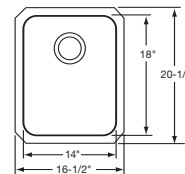

Elkay

2222 Camden Court • Oak Brook, Illinois 60523

Customer Care (630) 572-3192

elkayusa.com