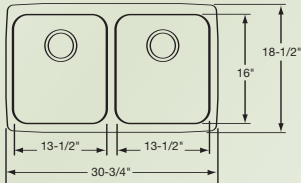

**Rinsing Baskets:**  
 LKWRB1316SS (Small Bowl) \$182.00  
 LKWRB1418SS (Large Bowl) \$182.00  
 LKWERBSS (Either Bowl) \$164.00  
 LKWUCSS Utensil Caddy for Rinsing Basket \$104.00

**Bottom Grids:**  
 LKWOBG1316SS (Small Bowl) \$130.00  
 LKWOBG1418SS (Large Bowl) \$134.00  
 Drain: LK99 \$100.00

**ELUHWS3118 (shown)** \$1,150.00  
**ELUHWS311810** \$1,200.00  
 Includes two LKWS1316SS work shelves

Gauge: 18  
 Finish: Lustrous Satin  
 Bowl Depth:  
 ELUH3118: 7 $\frac{7}{8}$ "  
 ELUH311810: 10"  
 Drain Opening: 3 $\frac{1}{2}$ "  
 Undercoating: Sound Guard®  
 Minimum Cabinet Size: 36"

**ELUHWS1418 (shown)** \$675.00  
**ELUHWS141810** \$725.00  
 Includes one LKWS1418SS work shelf

Gauge: 18  
 Finish: Lustrous Satin  
 Bowl Depth:  
 ELUHWS1418: 7 $\frac{7}{8}$ "  
 ELUHWS141810: 9 $\frac{7}{8}$ "  
 Drain Opening: 3 $\frac{1}{2}$ "  
 Undercoating: Sound Guard®  
 Minimum Cabinet Size: 21"