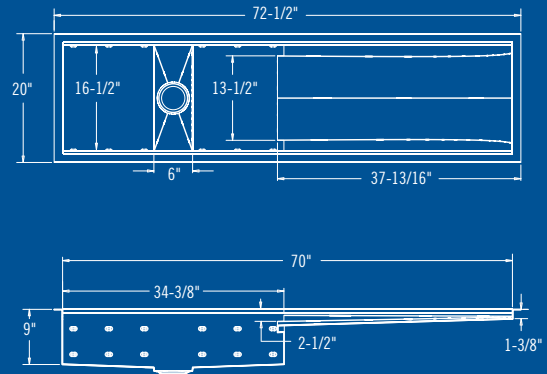

Inspired by sculpted surface planes, guiding water over a ledge to emulate a waterfall, Cascade features a large, modern rectangular single bowl with a softly angled drainboard.

The layered, moveable colander and cutting board create interactive work surfaces to enrich the emotional ergonomics of the sink.

Timeless, imaginative design intelligence from Fu-Tung Cheng.

DESIGN
Inspirations™
BY FU-TUNG CHENG

Cascade by Fu-Tung Cheng
Paired Elkay faucet: Moda™ LK7320CR

CASCADE - DSGNR7220 \$4,799

UNDERMOUNT ▼

Stainless Steel Gauge: 16
 Finish: Polished Satin
 Bowl Depth: 9"
 Drain Opening: 3½"
 Undercoating: Sound Guard®
 Minimum Cabinet Size: Custom
 Includes: (2) LKDC56 and (1) LKD66 (drain covers)

Colander - LC1720SS \$175 ▼
 Overall size: 17¼" x 20½"