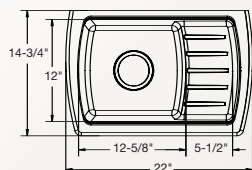

Discover the professional's choice.™

Undermounts

ELQTU342210JV \$835.00

Reversible design, sink can be rotated so bowl is on the right or left

Bowl Depth: 10"
Integrated Shelf: Recessed 4 $\frac{3}{4}$ "
Drain Opening: 3 $\frac{1}{2}$ "
Minimum Cabinet Size: 36"

Reversible design, sink can be rotated so large bowl is on the right or left

Bowl Depth: small 8", large 10"
Work Bench: Recessed 4 $\frac{3}{4}$ "
Drain Opening: 3 $\frac{1}{2}$ "
Minimum Cabinet Size: 36"

ELQTU2218WH \$700.00

Reversible design, sink can be rotated so bowl is on the right or left

Bowl Depth: 8"
Integrated Shelf: Recessed 2 $\frac{13}{16}$ "
Drain Opening: 3 $\frac{1}{2}$ "
Minimum Cabinet Size: 27"