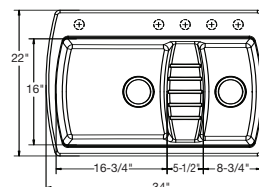

Top Mounts

ELQT342210LHK \$795.00

Bowl Depth: 10"
Faucet Holes: 5 Prescored
Integrated Shelf: Recessed 4 $\frac{3}{4}$ "
Drain Opening: 3 $\frac{1}{2}$ "
Minimum Cabinet Size: 36"

Optional Accessories:

Cutting Board: LKCB1713HW \$130.00
Bottom Grid: LKVOBG2116RSS \$147.00
Colander: LKC0916SS \$150.00
Prep Bowl: LKB0916SS \$125.00
Drain: LKS35 \$64.00
LKKDT35 \$58.00

ELQTLB342210RBK \$875.00

Bowl Depth: small 8", large 10"
Faucet Holes: 5 Prescored
Work Bench: Recessed 4 $\frac{3}{4}$ "
Drain Opening: 3 $\frac{1}{2}$ "
Minimum Cabinet Size: 36"

Optional Accessories: