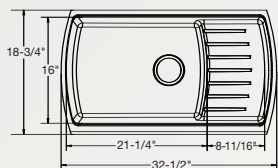

Discover the professional's choice.™

Undermounts

ELQTU342210JV \$835.00

Reversible design, sink can be rotated so bowl is on the right or left

Bowl Depth: 10"
Integrated Shelf: Recessed 4 $\frac{3}{4}$ "
Drain Opening: 3 $\frac{1}{2}$ "
Minimum Cabinet Size: 36"