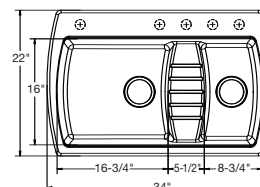

Top Mounts

ELQT342210LHK \$795.00

Bowl Depth: 10"
Faucet Holes: 5 Prescored
Integrated Shelf: Recessed 4 $\frac{3}{4}$ "
Drain Opening: 3 $\frac{1}{2}$ "
Minimum Cabinet Size: 36"

Optional Accessories:

Cutting Board: LKCB1713HW \$130.00
Bottom Grid: LKVOBG2116RSS \$147.00
Colander: LKC0916SS \$150.00
Prep Bowl: LKB0916SS \$125.00
Drain: LKS35 \$64.00
LKKDT35 \$58.00

ELQTLB342210RBK \$875.00

Bowl Depth: small 8", large 10"
Faucet Holes: 5 Prescored
Work Bench: Recessed 4 $\frac{3}{4}$ "
Drain Opening: 3 $\frac{1}{2}$ "
Minimum Cabinet Size: 36"

Optional Accessories: