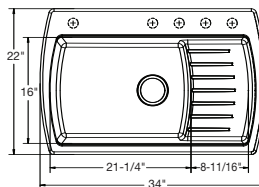

ELQTU2218WH \$700.00

Reversible design, sink can be rotated so bowl is on the right or left

Bowl Depth: 8"
Integrated Shelf: Recessed 2 $\frac{13}{16}$ "
Drain Opening: 3 $\frac{1}{2}$ "
Minimum Cabinet Size: 27"

Optional Accessories:

Cutting Board: LKCB914HW \$125.00
Bottom Grid: LKVBG1312SS \$130.00
Prep Shelf: LKPS913SS \$125.00
Drain: LKS35 \$64.00
LKKDT35 \$58.00

Finishes:

(BK) Black

(HK) Husk

(JV) Java

(WH) White

Top Mounts

ELQT342210LHK \$795.00

Bowl Depth: 10"
Faucet Holes: 5 Prescored
Integrated Shelf: Recessed 4 $\frac{3}{4}$ "
Drain Opening: 3 $\frac{1}{2}$ "
Minimum Cabinet Size: 36"

Optional Accessories:

Cutting Board: LKCB1713HW \$130.00
Bottom Grid: LKVOBG2116RSS \$147.00
Colander: LKC0916SS \$150.00
Prep Bowl: LKB0916SS \$125.00
Drain: LKS35 \$64.00
LKKDT35 \$58.00

ELQTLB342210RBK \$875.00

Bowl Depth: small 8", large 10"
Faucet Holes: 5 Prescored
Work Bench: Recessed 4 $\frac{3}{4}$ "
Drain Opening: 3 $\frac{1}{2}$ "
Minimum Cabinet Size: 36"

Optional Accessories: