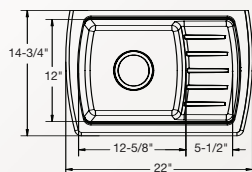

Discover the professional's choice.™

Undermounts

ELQTU342210JV \$835.00

Reversible design, sink can be rotated so bowl is on the right or left

Bowl Depth: 10"
Integrated Shelf: Recessed 4 $\frac{3}{4}$ "
Drain Opening: 3 $\frac{1}{2}$ "
Minimum Cabinet Size: 36"

Reversible design, sink can be rotated so large bowl is on the right or left

Bowl Depth: small 8", large 10"
Work Bench: Recessed 4 $\frac{3}{4}$ "
Drain Opening: 3 $\frac{1}{2}$ "
Minimum Cabinet Size: 36"

ELQTU2218WH \$700.00

Reversible design, sink can be rotated so bowl is on the right or left

Bowl Depth: 8"
Integrated Shelf: Recessed 2 $\frac{13}{16}$ "
Drain Opening: 3 $\frac{1}{2}$ "
Minimum Cabinet Size: 27"