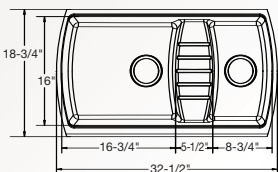

ELQTLB342210BK $920.00

Reversible design, sink can be rotated so large bowl is on the right or left

Bowl Depth: small 8", large 10"
Work Bench: Recessed 4 $\frac{3}{4}$ "
Drain Opening: 3 $\frac{1}{2}$ "
Minimum Cabinet Size: 36"

Optional Accessories:

Cutting Board: LKCB1813HW $130.00
Bottom Grids:
LKVOBG1716RSS (Large Bowl) $159.00
LKVBG916SS (Small Bowl) $159.00
Colander: LKC0916SS (Either Bowl) $150.00
Prep Bowl: LKB0916SS (Either Bowl) $125.00
Trivet: LKT515BK (Work Bench) $50.00
Drain: LKS35 $64.00
LKKDT35 $58.00