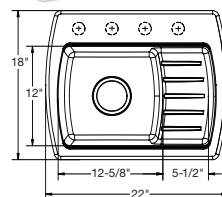

ELQTU2218WH \$700.00

Reversible design, sink can be rotated so bowl is on the right or left

Bowl Depth: 8"
Integrated Shelf: Recessed 2 $\frac{13}{16}$ "
Drain Opening: 3 $\frac{1}{2}$ "
Minimum Cabinet Size: 27"

Top Mounts

ELQT342210LHK \$795.00

Bowl Depth: 10"
Faucet Holes: 5 Prescored
Integrated Shelf: Recessed 4 $\frac{3}{4}$ "
Drain Opening: 3 $\frac{1}{2}$ "
Minimum Cabinet Size: 36"

Optional Accessories:

Cutting Board: LKCB1713HW \$130.00
Bottom Grid: LKVOBG2116RSS \$147.00
Colander: LKC0916SS \$150.00
Prep Bowl: LKB0916SS \$125.00
Drain: LKS35 \$64.00
LKKDT35 \$58.00

ELQTLB342210RBK \$875.00

Bowl Depth: small 8", large 10"
Faucet Holes: 5 Prescored
Work Bench: Recessed 4 $\frac{3}{4}$ "
Drain Opening: 3 $\frac{1}{2}$ "
Minimum Cabinet Size: 36"

Optional Accessories:

ELQT2218LWH \$650.00

Bowl Depth: 8"
Faucet Holes: 4 Prescored
Drain Opening: 3 $\frac{1}{2}$ "
Minimum Cabinet Size: 27"

Optional Accessories:

Cutting Board: LKCB913HW \$125.00
Bottom Grid: LKVBG1312SS \$130.00
Prep Shelf: LKPS913SS \$125.00
Drain: LKS35 \$64.00
LKKDT35 \$58.00