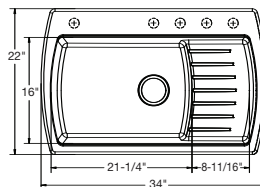

ELQTU2218WH \$700.00

Reversible design, sink can be rotated so bowl is on the right or left

Bowl Depth: 8"
Integrated Shelf: Recessed 2 $\frac{13}{16}$ "
Drain Opening: 3 $\frac{1}{2}$ "
Minimum Cabinet Size: 27"

Optional Accessories:

Cutting Board: LKCB914HW \$125.00
Bottom Grid: LKVBG1312SS \$130.00
Prep Shelf: LKPS913SS \$125.00
Drain: LKS35 \$64.00
LKKDT35 \$58.00

Finishes:

(BK) Black

(HK) Husk

(JV) Java

(WH) White

Top Mounts

ELQT342210LHK \$795.00

Bowl Depth: 10"
Faucet Holes: 5 Prescored
Integrated Shelf: Recessed 4 $\frac{3}{4}$ "
Drain Opening: 3 $\frac{1}{2}$ "
Minimum Cabinet Size: 36"

Optional Accessories:

Cutting Board: LKCB1713HW \$130.00
Bottom Grid: LKVOBG2116RSS \$147.00
Colander: LKC0916SS \$150.00
Prep Bowl: LKB0916SS \$125.00
Drain: LKS35 \$64.00
LKKDT35 \$58.00

ELQTLB342210RBK \$875.00

Bowl Depth: small 8", large 10"
Faucet Holes: 5 Prescored
Work Bench: Recessed 4 $\frac{3}{4}$ "
Drain Opening: 3 $\frac{1}{2}$ "
Minimum Cabinet Size: 36"

Optional Accessories: